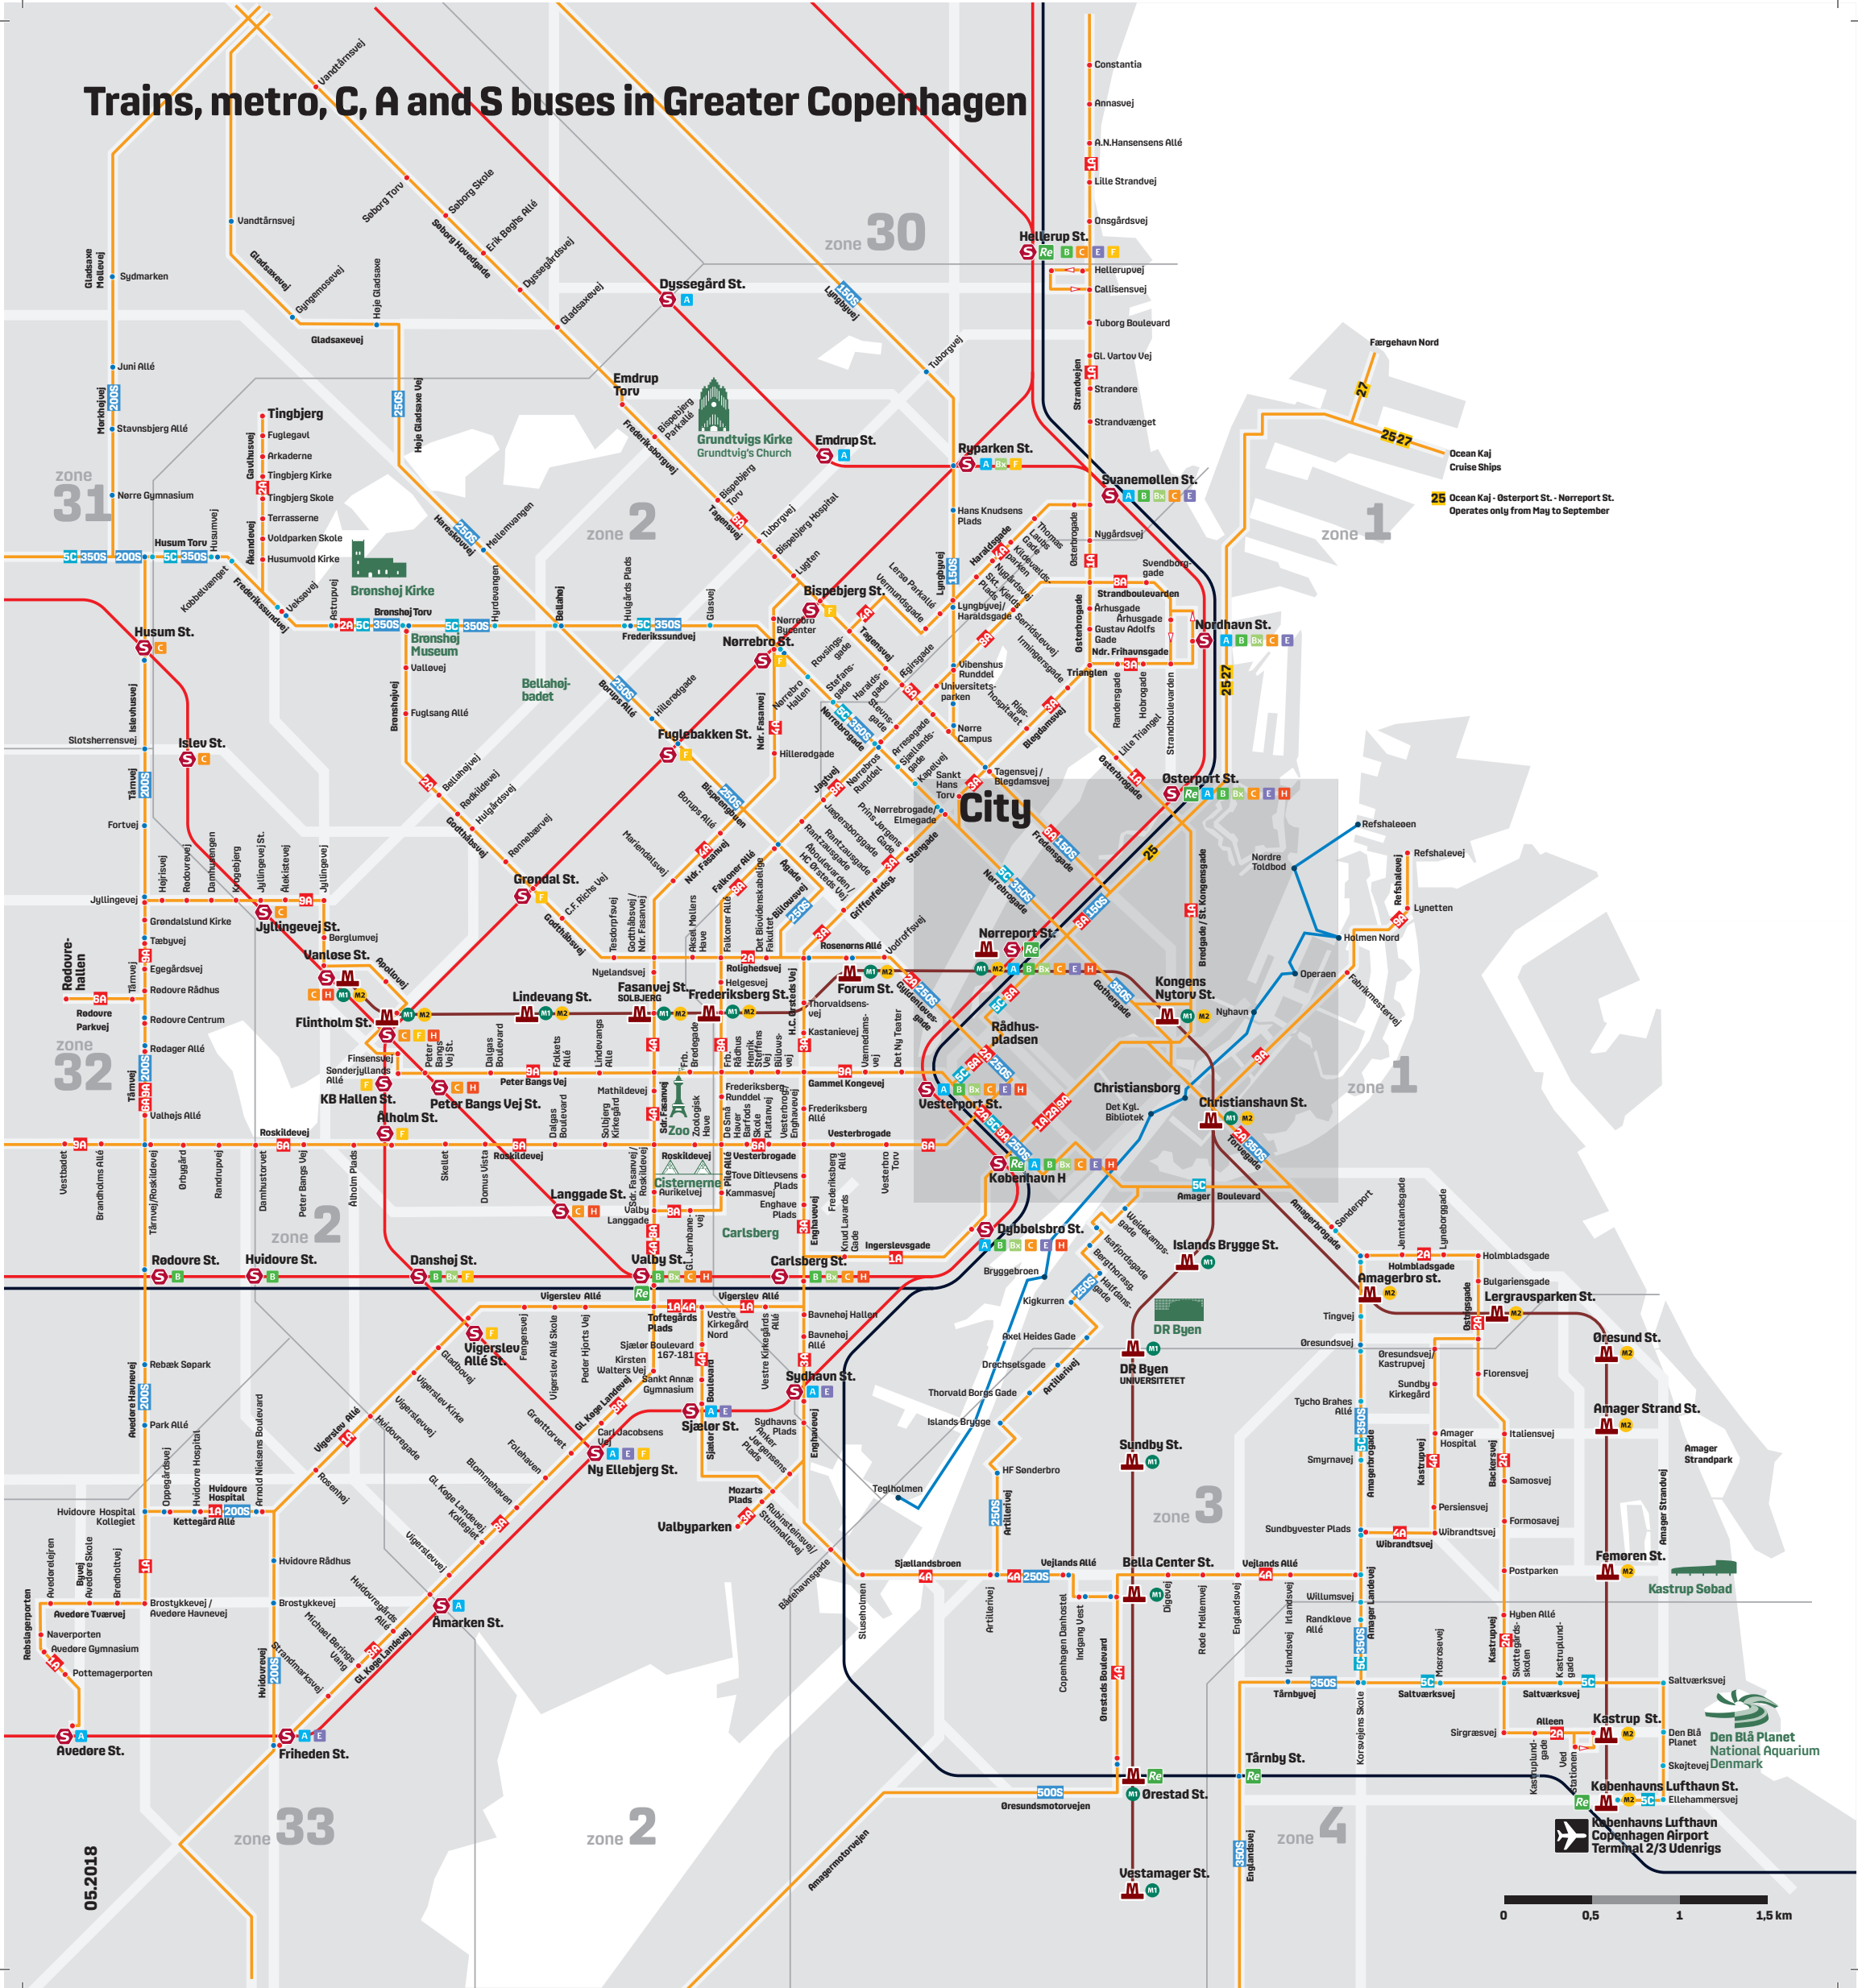

# City with all buses, trains and metro

05.2018

1.5 km

# Trains, metro, C, A and S buses in Greater Copenhagen

05.2018

0 0,5 1 1,5 km