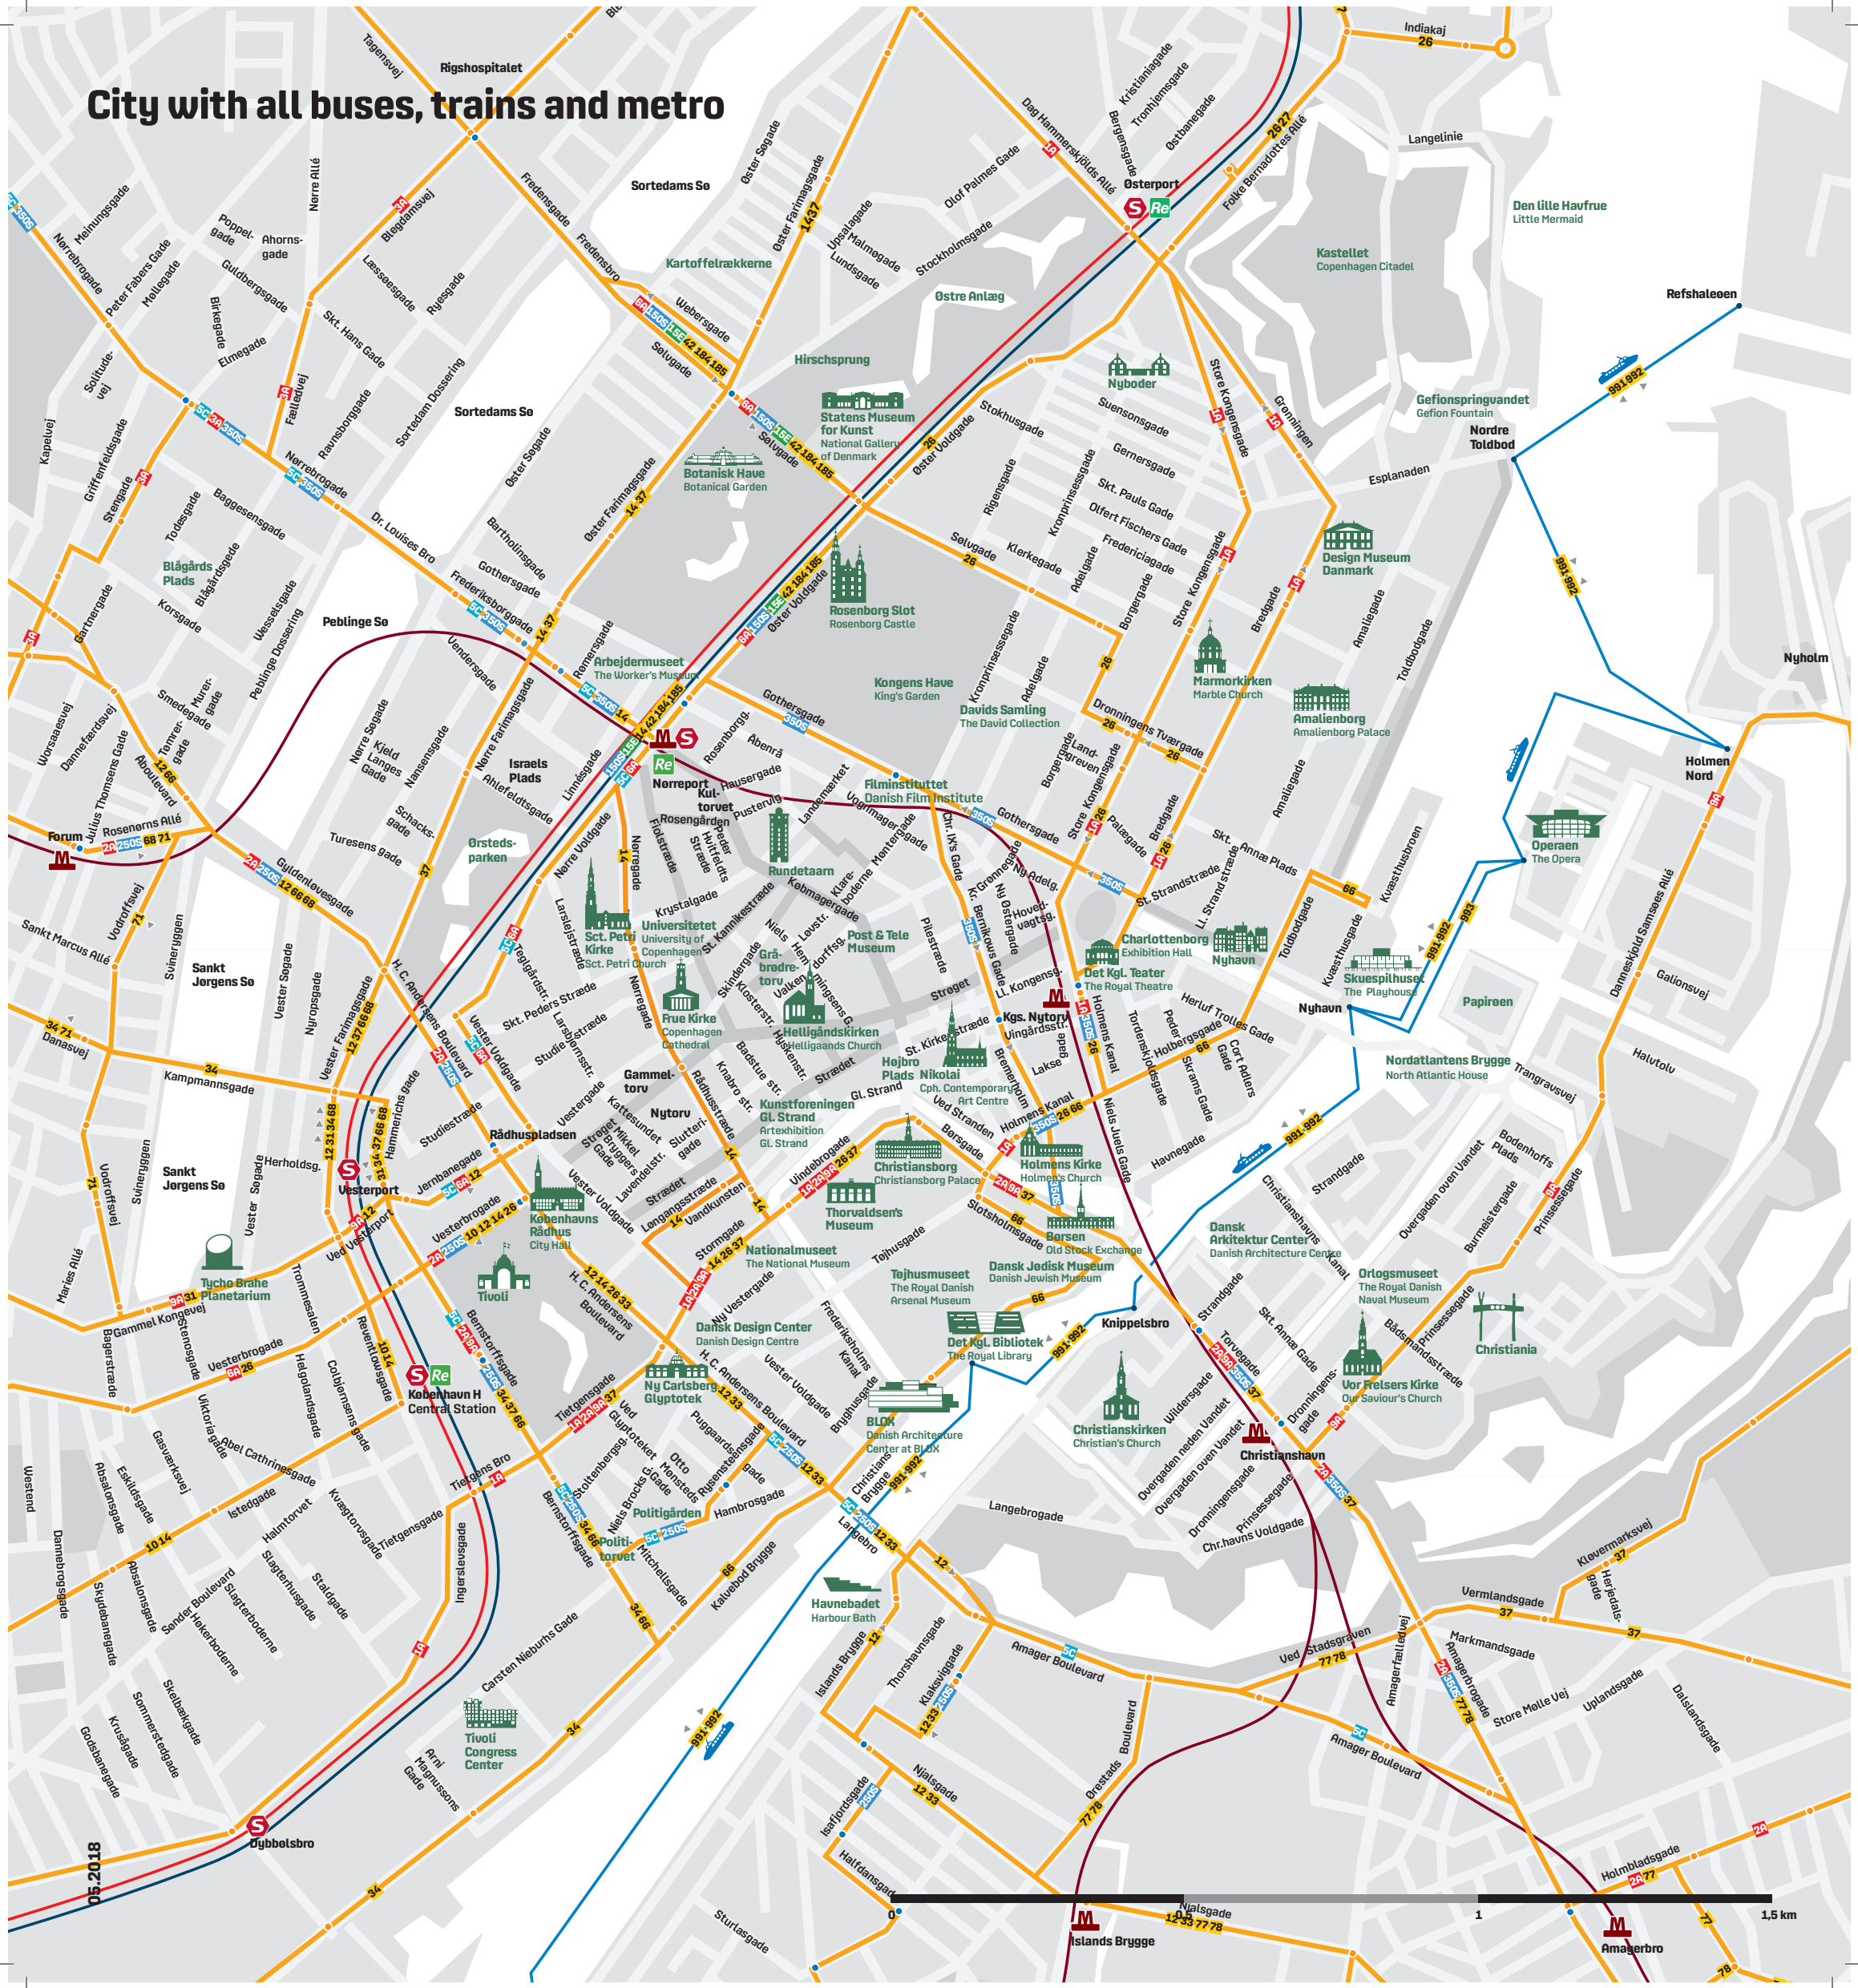

# City with all buses, trains and metro

05.2018

1.5 km

# Trains, metro, C, A and S buses in Greater Copenhagen

05.2018

0 0,5 1 1,5 km