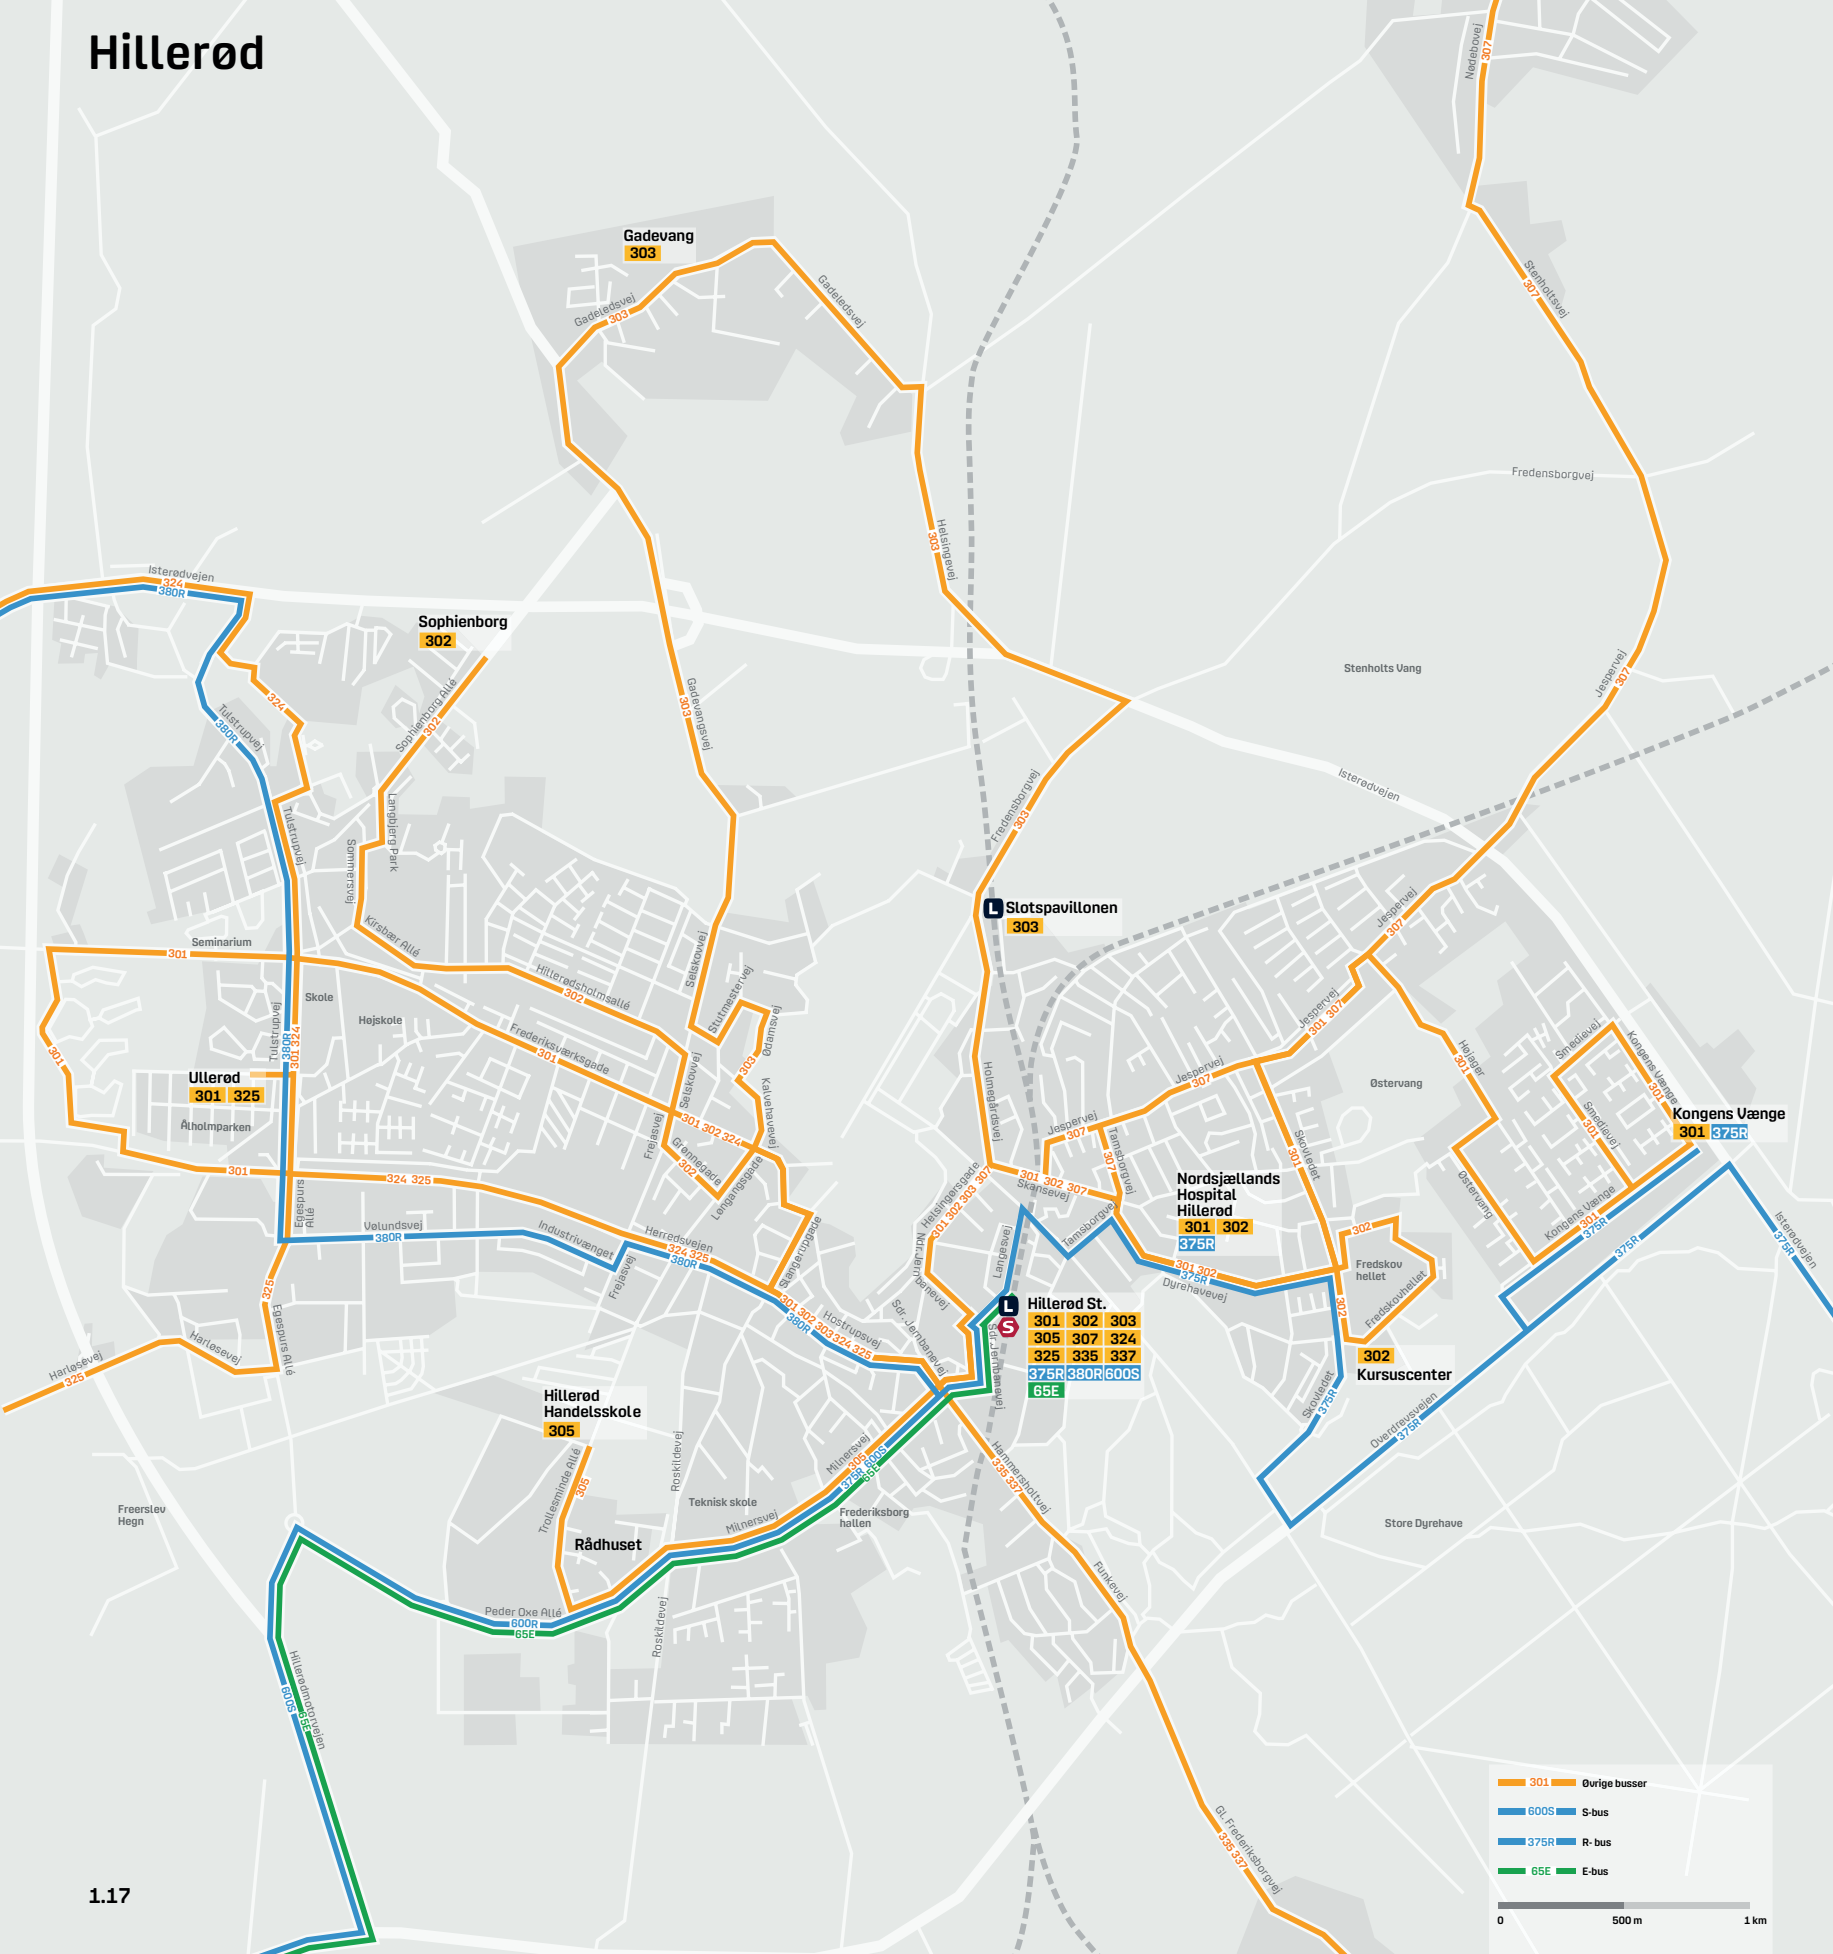

Hillerød

Legend for bus routes:

- 301 (orange line)
- 600S (blue line)
- 375R (dark blue line)
- 65E (green line)
- Øvrige busser (Other buses)
- S-bus (S-bus)
- R-bus (R-bus)
- E-bus (E-bus)

Scale: 0, 500 m, 1 km